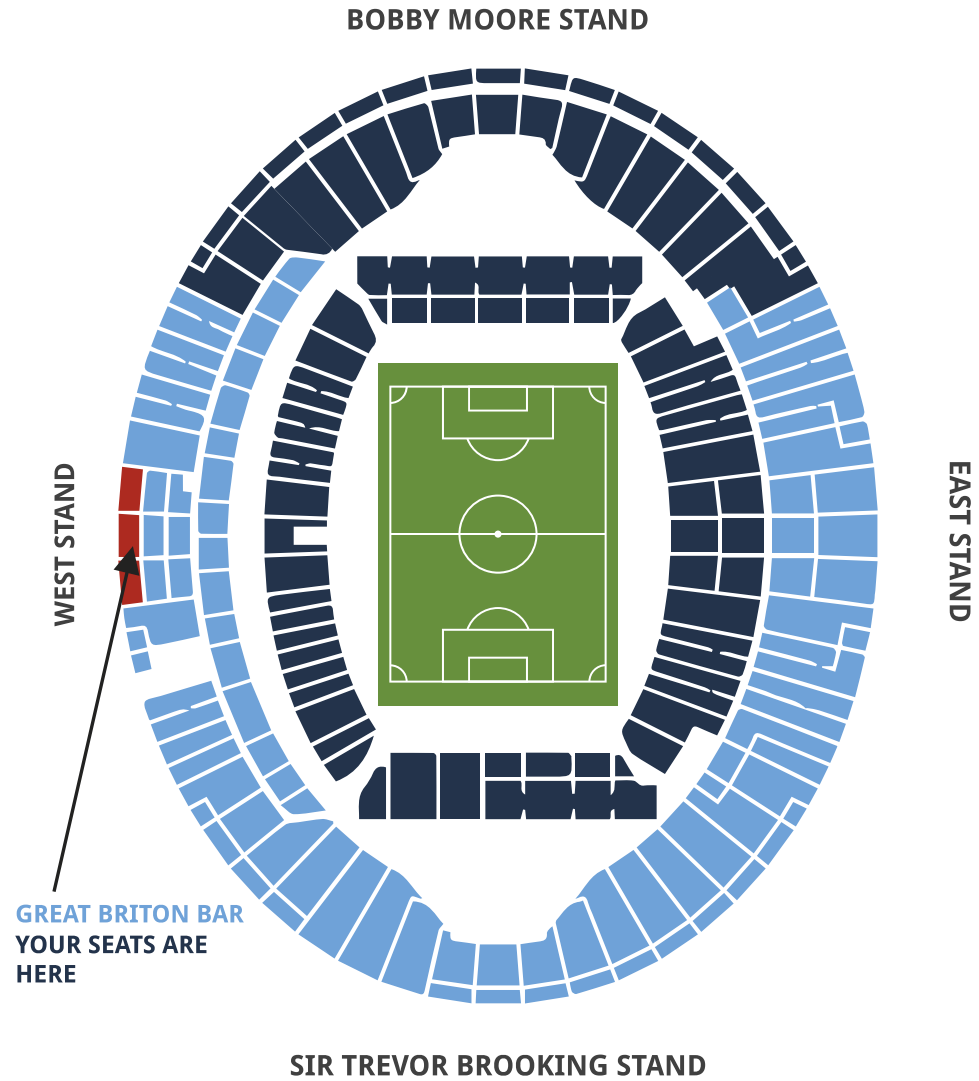

Seating Plan

LONDON STADIUM GREAT BRITON BAR