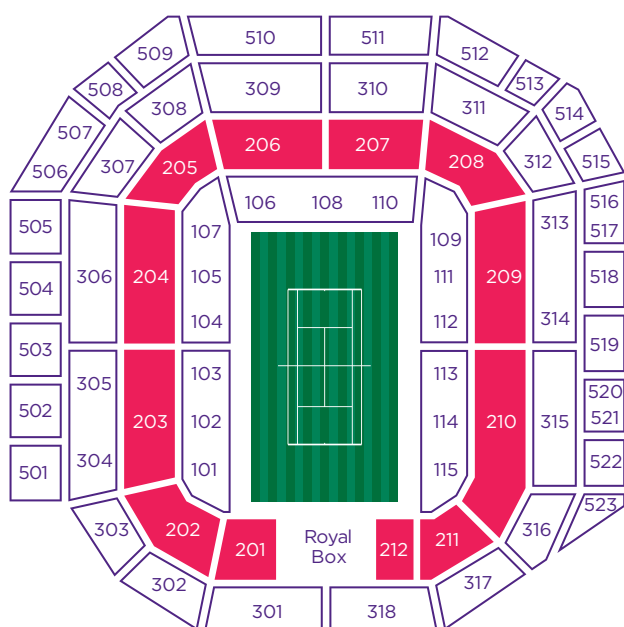

DEBENTURE SEATING PLANS

Debenture Seats Highlighted

Centre Court