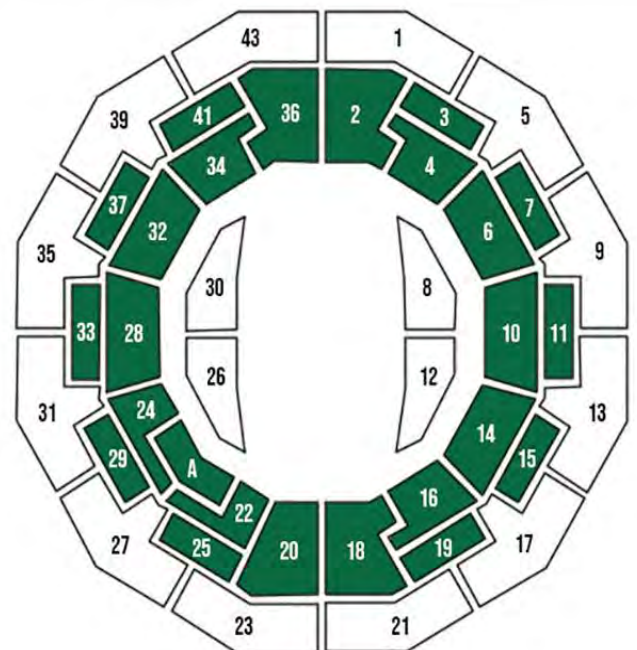

NO. 1 COURT

View our Wimbledon hospitality package availability [here](#).
For further information or to make an enquiry, please contact our Wimbledon hospitality team on 020 7989 6500.