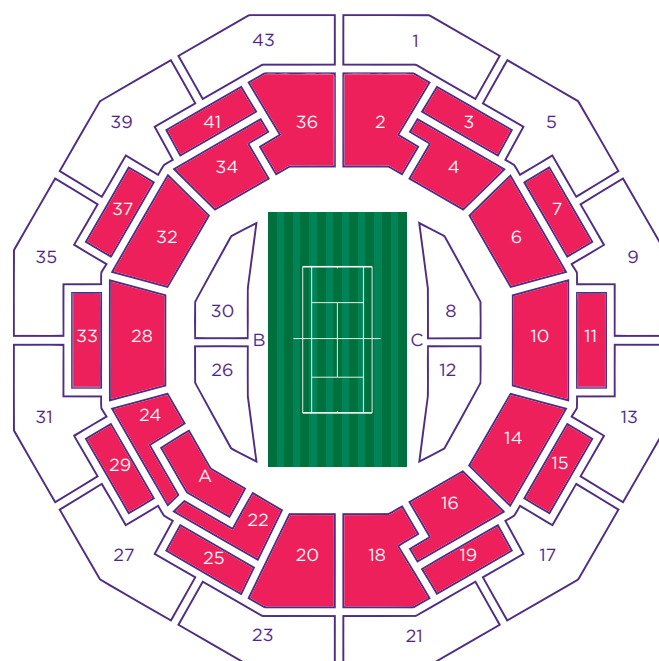

No.1 Court

For further information or to make an enquiry, please contact our Wimbledon team on 020 7989 6500.