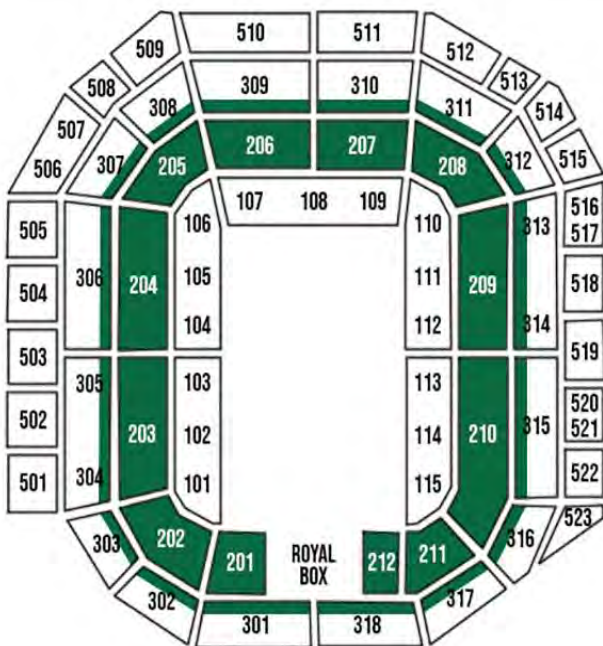

DEBENTURE SEATING PLANS

DEBENTURE SEATS HIGHLIGHTED IN GREEN

CENTRE COURT